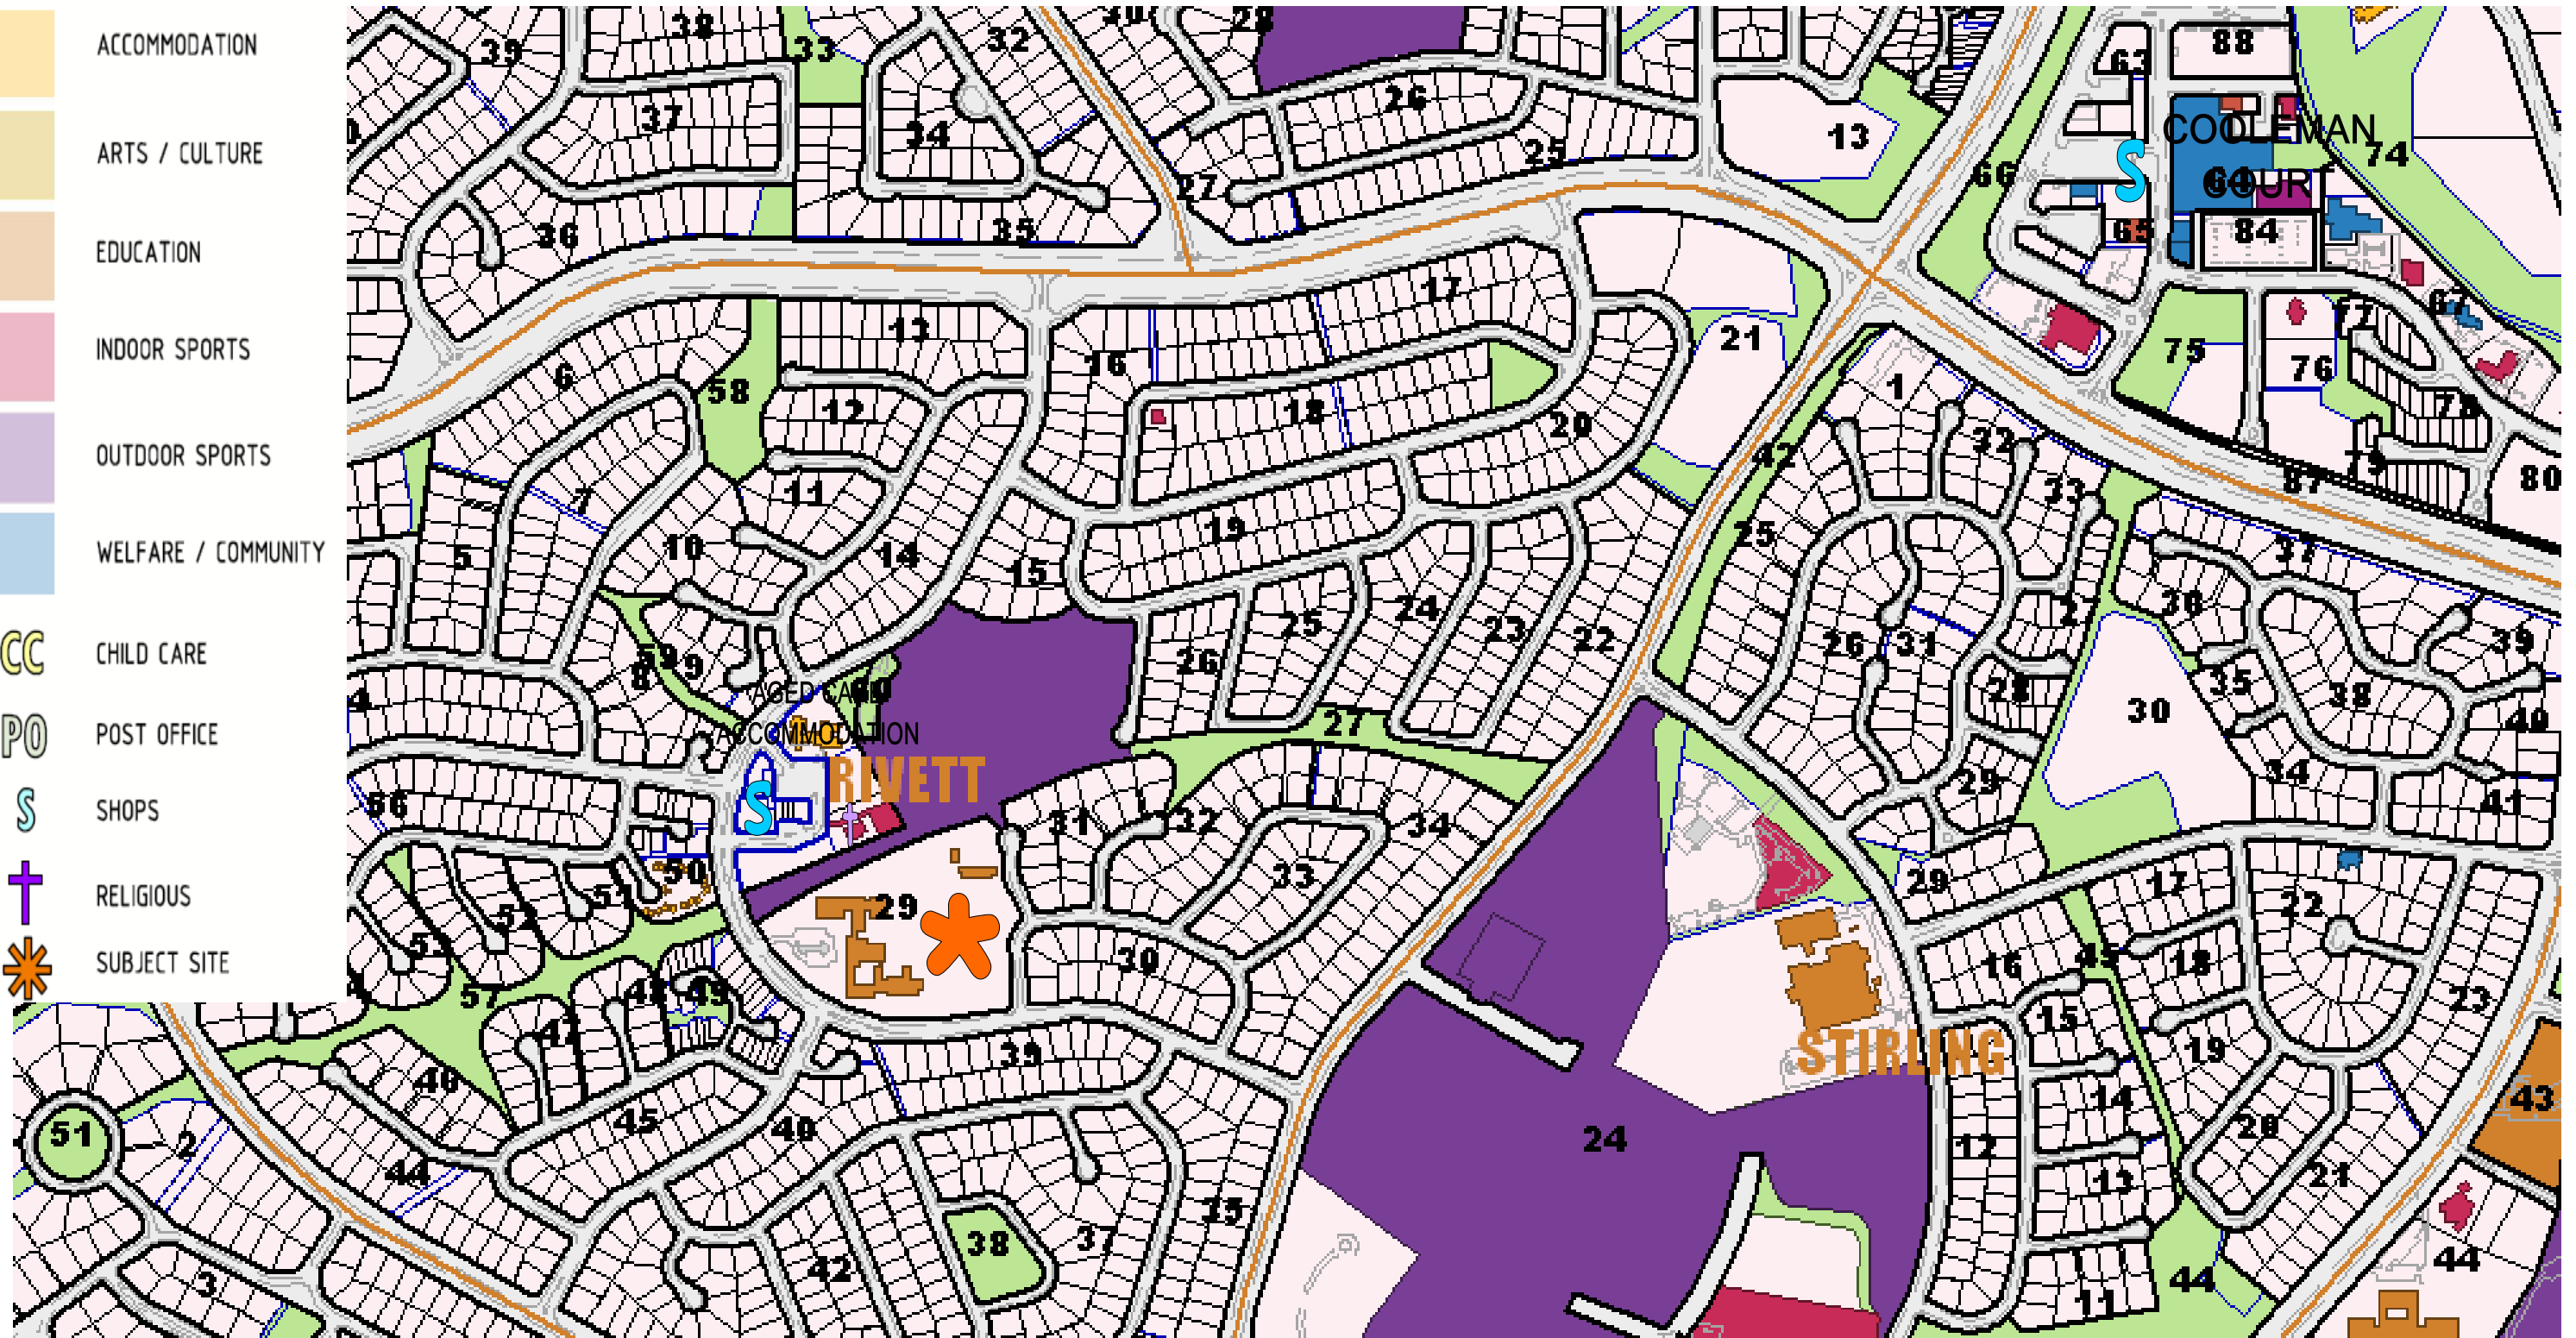

LEGEND

-  ACCOMMODATION
-  ARTS / CULTURE
-  EDUCATION
-  INDOOR SPORTS
-  OUTDOOR SPORTS
-  WELFARE / COMMUNITY
-  CHILD CARE
-  POST OFFICE
-  SHOPS
-  RELIGIOUS
-  SUBJECT SITE

RIVETT

SOCIAL INFRASTRUCTURE

NOT TO SCALE

MAP SOURCE WWW.ACTMAPI.ACT.GOV.AU

New Opportunities

For Local Communities

New Uses For Former School Sites