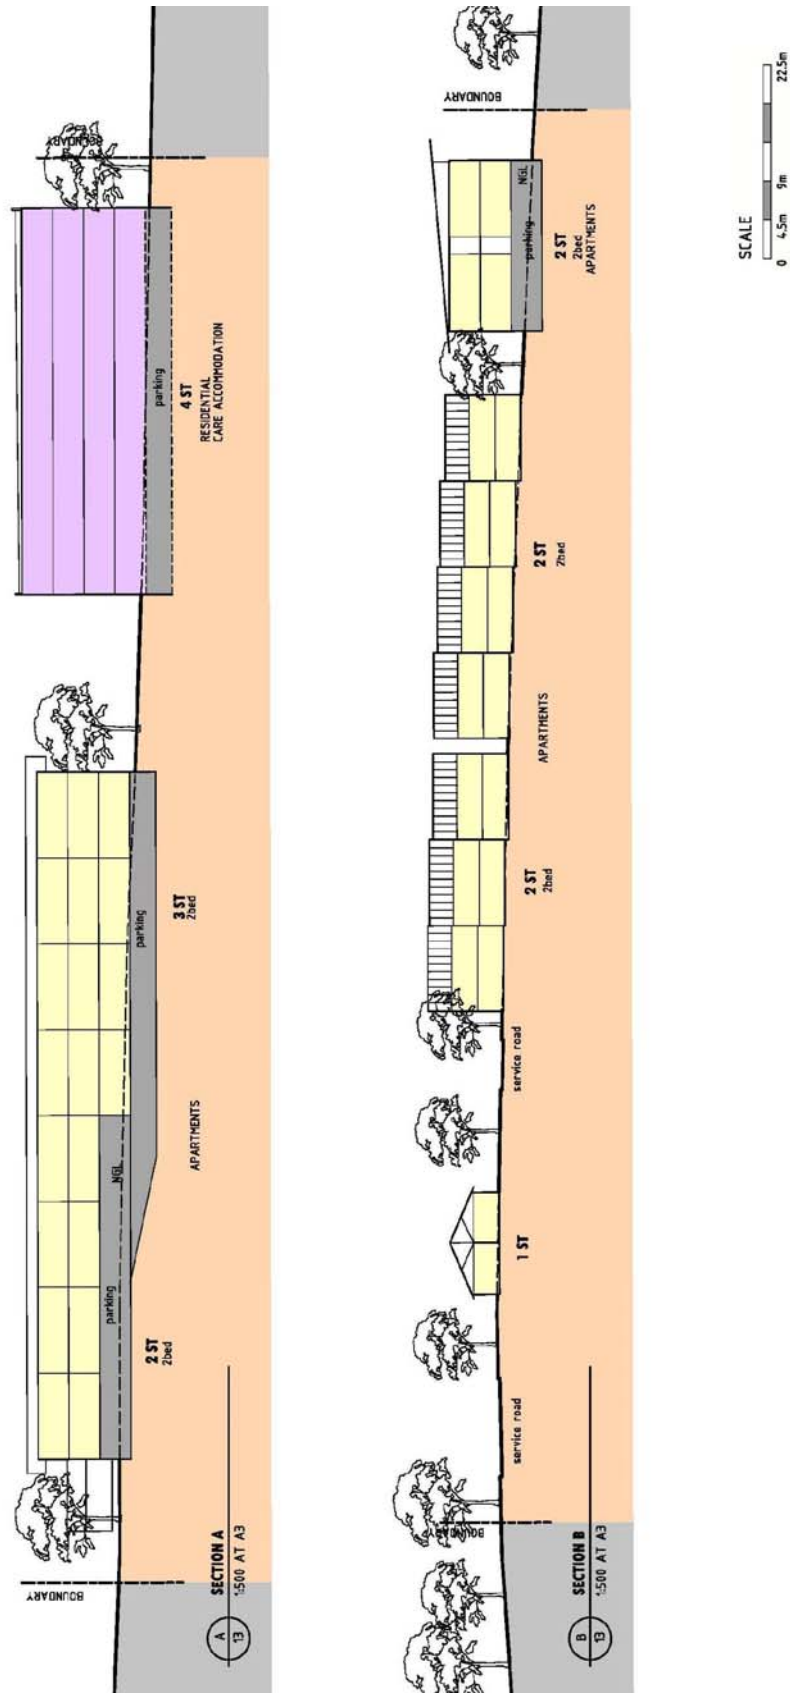

Information on aspects of the Preliminary Assessment Report currently being undertaken

Indicative Sections

This information is provided by Purdon Associates to provide information for residents on the investigations currently being undertaken for the site. The information and plans are to be considered as a “Works-in-Progress” and do not necessarily reflect the details to be formally lodged with the ACT Planning and Land Authority at completion of the study.